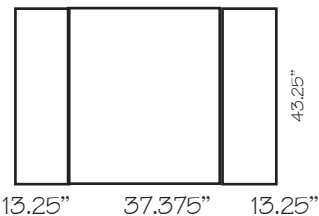

## lexan® digital graphic template

Panel #	Panel Size
1	40" x 91.25"h
2	37.375" x 91.25"h
3	38" x 91.25"h
4	40" x 91.25"h
5	37.375" x 91.25"h
6	38" x 91.25"h
7	37.375" x 43.25"h
8	13.25" x 43.25"h

© Copyright 2009 Radius Display Products. All rights reserved.  
LEXAN® is a registered trademark for SABIC Innovative Plastics