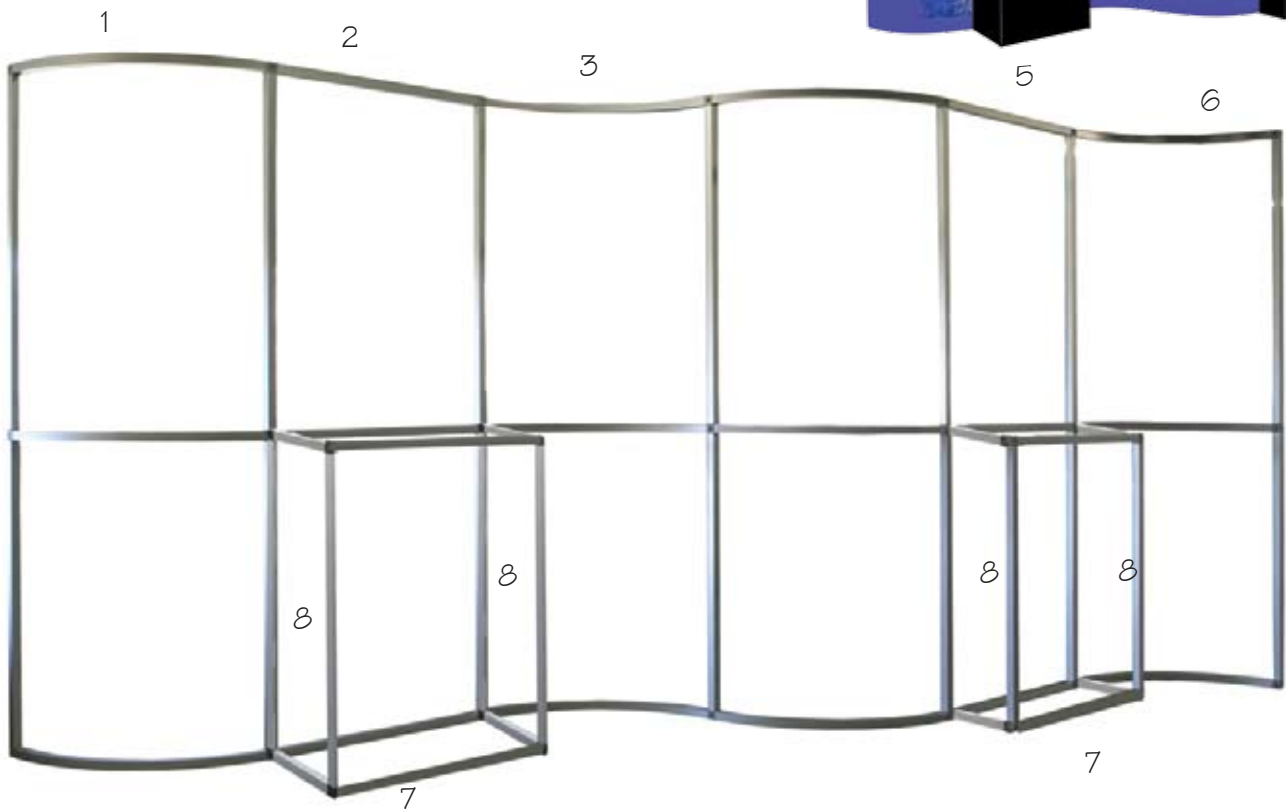

## lexan® digital graphic template

Panel #	Panel Size
1	40" x 91.25"h
2	37.375" x 91.25"h
3	38" x 91.25"h
4	40" x 91.25"h
5	37.375" x 91.25"h
6	38" x 91.25"h
7	37.375" x 43.25"h
8	13.25" x 43.25"h

© Copyright 2009 Radius Display Products. All rights reserved.  
LEXAN® is a registered trademark for SABIC Innovative Plastics