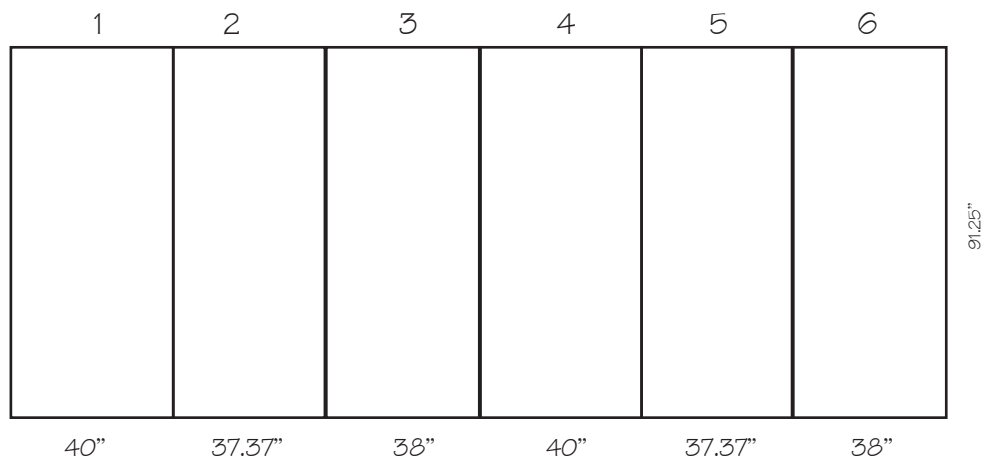

## lexan® digital graphic template

Panel #	Panel Size
1	40" x 91.25"h
2	37.375" x 91.25"h
3	38" x 91.25"h
4	40" x 91.25"h
5	37.375" x 91.25"h
6	38" x 91.25"h
7	37.375" x 43.25"h
8	13.25" x 43.25"h

© Copyright 2009 Radius Display Products. All rights reserved.  
LEXAN® is a registered trademark for SABIC Innovative Plastics